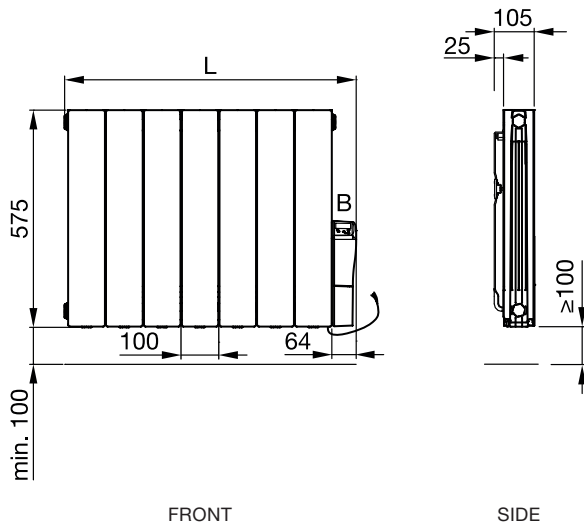

## Model overview

L = length

Dimensions in mm

## Electric-only operation

Painted version

Model	H mm	L <sup>1)</sup> mm	T mm	Output Electric Watt
ALE-050-036/F	575	372	80	500
ALE-075-046/F	575	472	80	750
ALE-100-056/F	575	572	80	1000
ALE-125-076/F	575	772	80	1250
ALE-150-086/F	575	872	80	1500
ALE-200-116/F	575	1172	80	2000

H = height, L = length, T = depth  
1) Total length (incl. control panel)