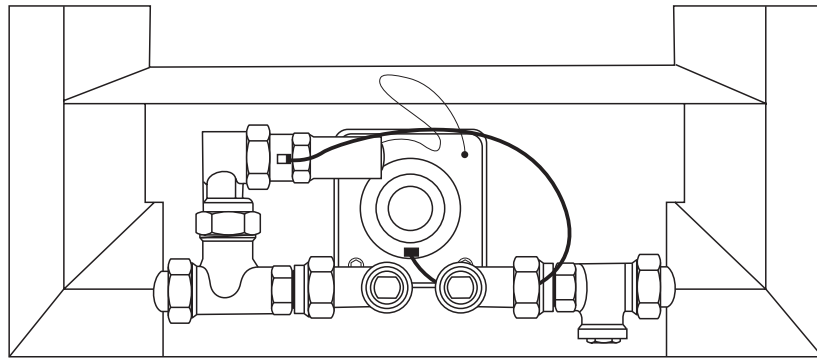

COMPLETTO

© Copyright by PBO 12/09 061209

+

=

TYPE T080