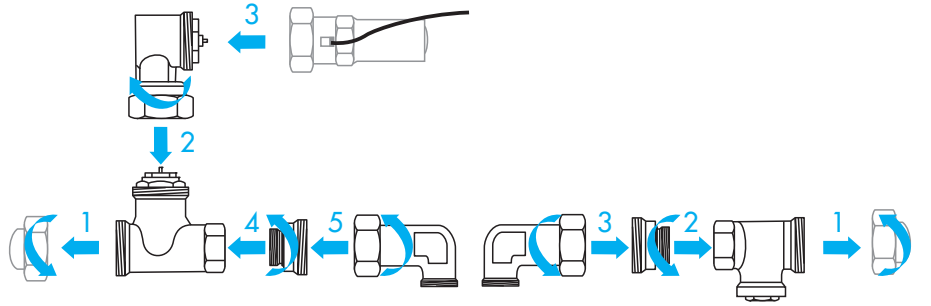

COMPLETTO

© Copyright by PBO 12/09 061209

+

=

TYPE T080