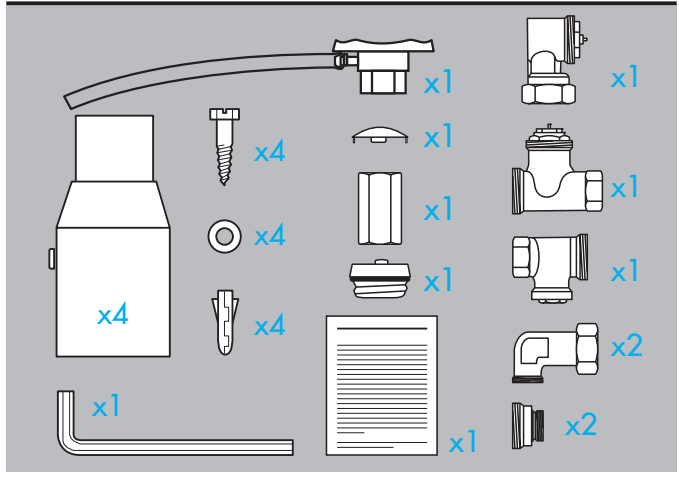

COMPLETTO

© Copyright by PBO 12/09 061209

+

=

TYPE T080