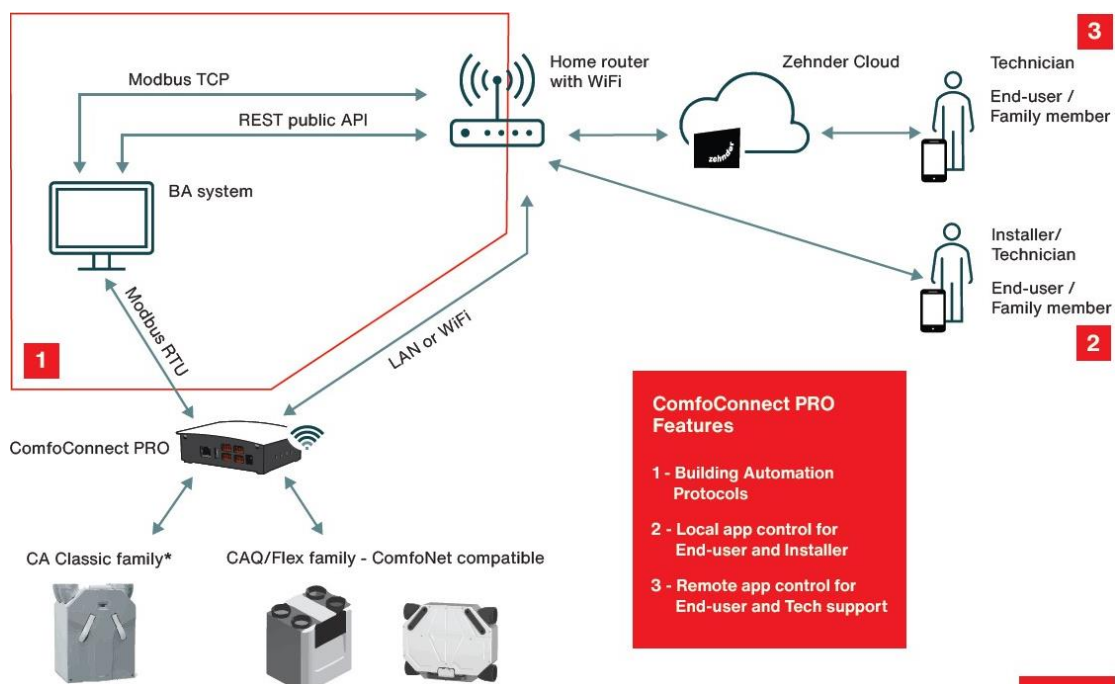

Wiring

*ComfoAir 160, 180, 200, 225, 350, 450, 550, SL220, SL330, Standard 300, Standard 375 - Available from software release 1.1